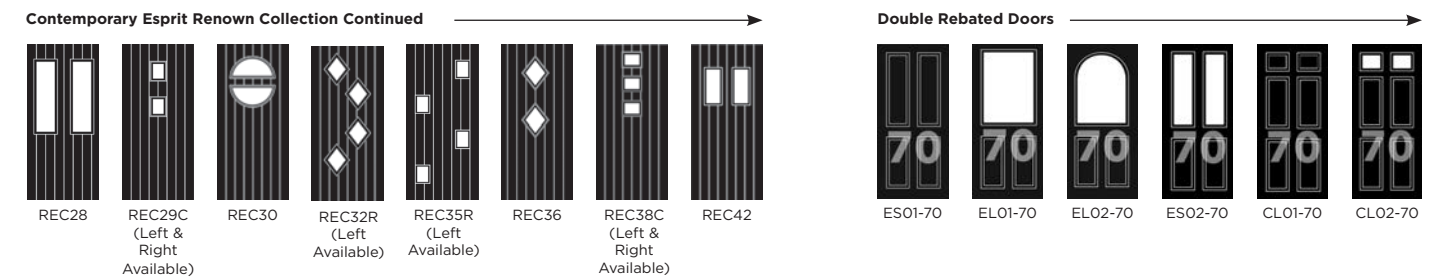

Full Door Range