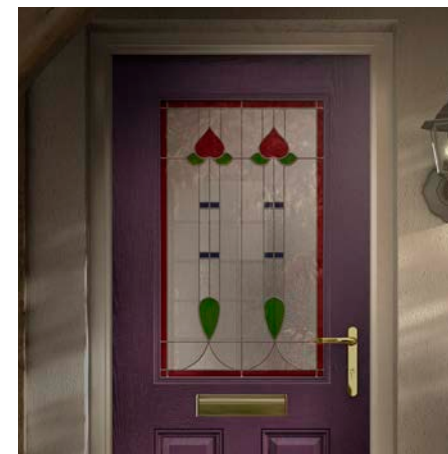

nxt-gen

The front door. We all know how important it is. It's the first thing we see and we use it every day. It protects us and our possessions and helps keep our home safe and warm. All the while, we expect it to look good, and stay looking good.

That's why we have developed the nxt-generation composite door. Our nxt-gen range combines innovation and simplicity

with the performance you'd expect from a modern composite door.

Characterised by sleek lines and a flush finish, the nxt-gen range oozes style.

Make it your own and choose from over 30 bespoke colours and a wide selection of decorative glass. The nxt-gen range - front doors for modern life.

nxt-gen range:

Esteem	14
Eclat	16
Eclat Arch	18
Classical Half Glazed	20
Classical	22
Elegance	24
Craftsman	26

Enhance your entrance...

Personalise the front of your home with a doormat. Welcome your guests and keep your floors clean!