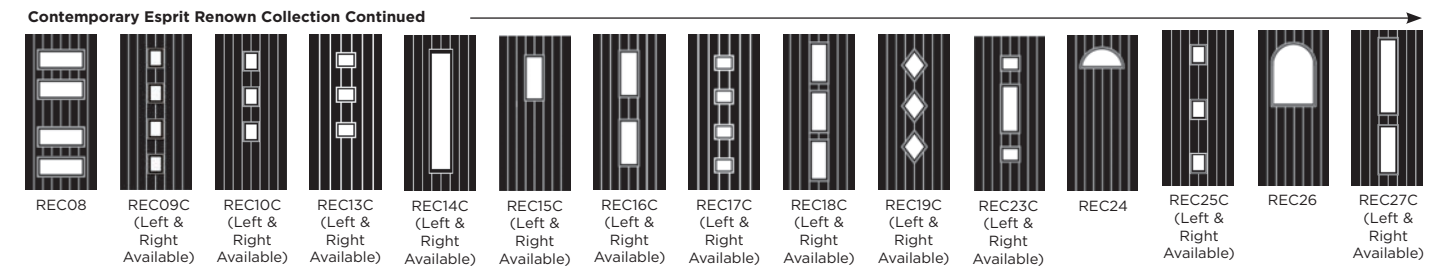

Full Door Range