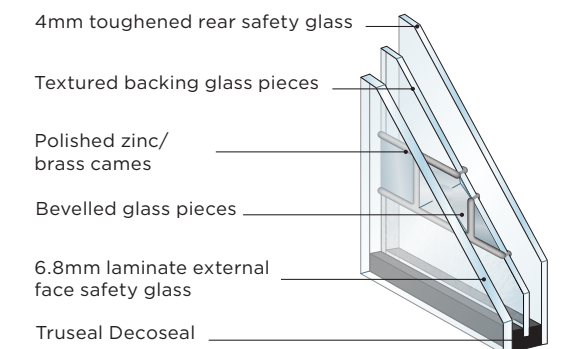

## Glass

Features and benefits:

- Decorative triple glazing
- The decorative centre pane is sealed within the unit therefore, it is protected from dust and weathering
- Easy to clean
- 6.8mm glass laminated as standard
- 50mm units available for 70mm doors
- Glass patterns may vary
- Slight bubbles, lines and surface imperfections are all characteristics of glass. They are not to be considered as defects as they add character to decorative glass.