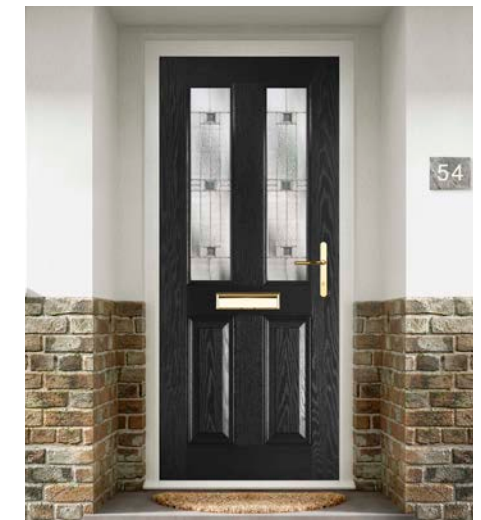

4 Panel 6 Panel Flush Cottage Esteem

Classical Classical Half Glazed Eclat Eclat Arch Elegance Arch

Elegance Craftsman RE05 REC05 REC25R  
Left and centre available

ESC07R Left and Cottage style available  
ESC09C Left, right and Cottage style available  
ESC12C Left, right and Cottage style available  
ESC19 Cottage style available  
ESC22 Cottage style available