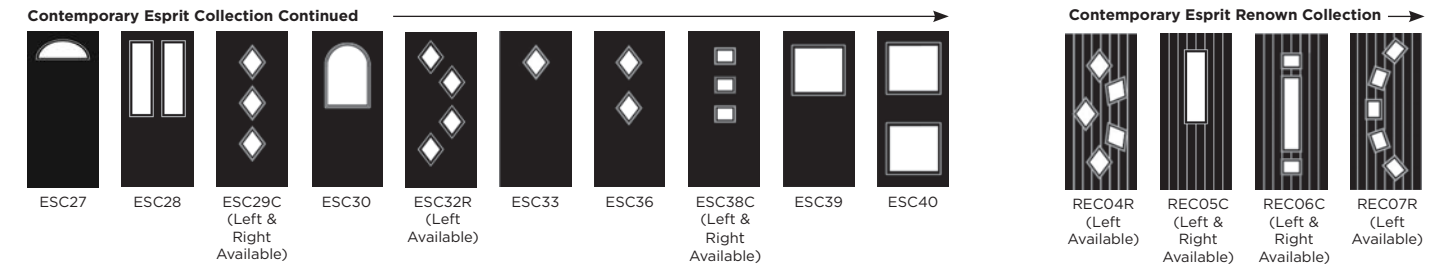

Full Door Range