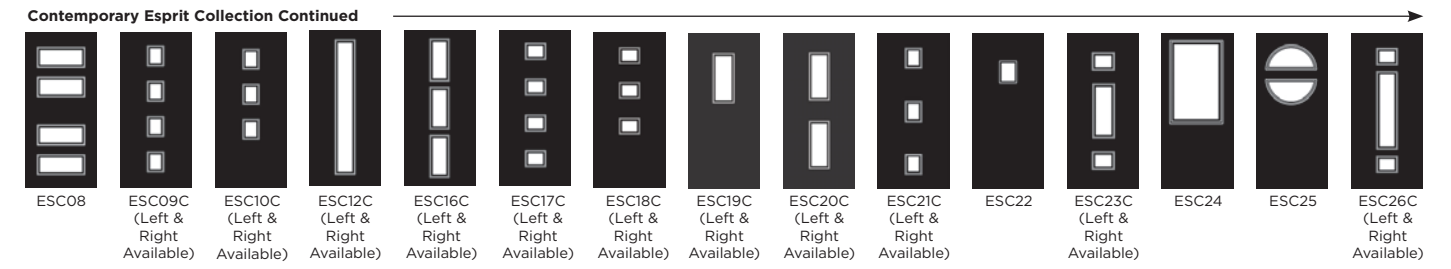

Full Door Range