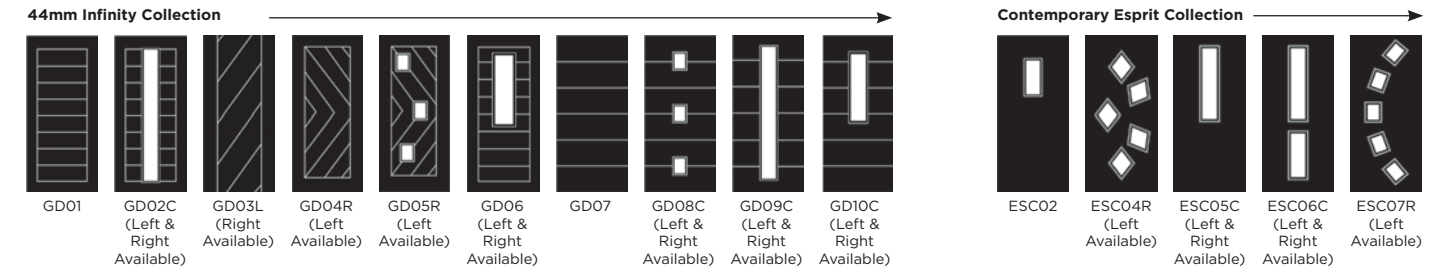

Full Door Range