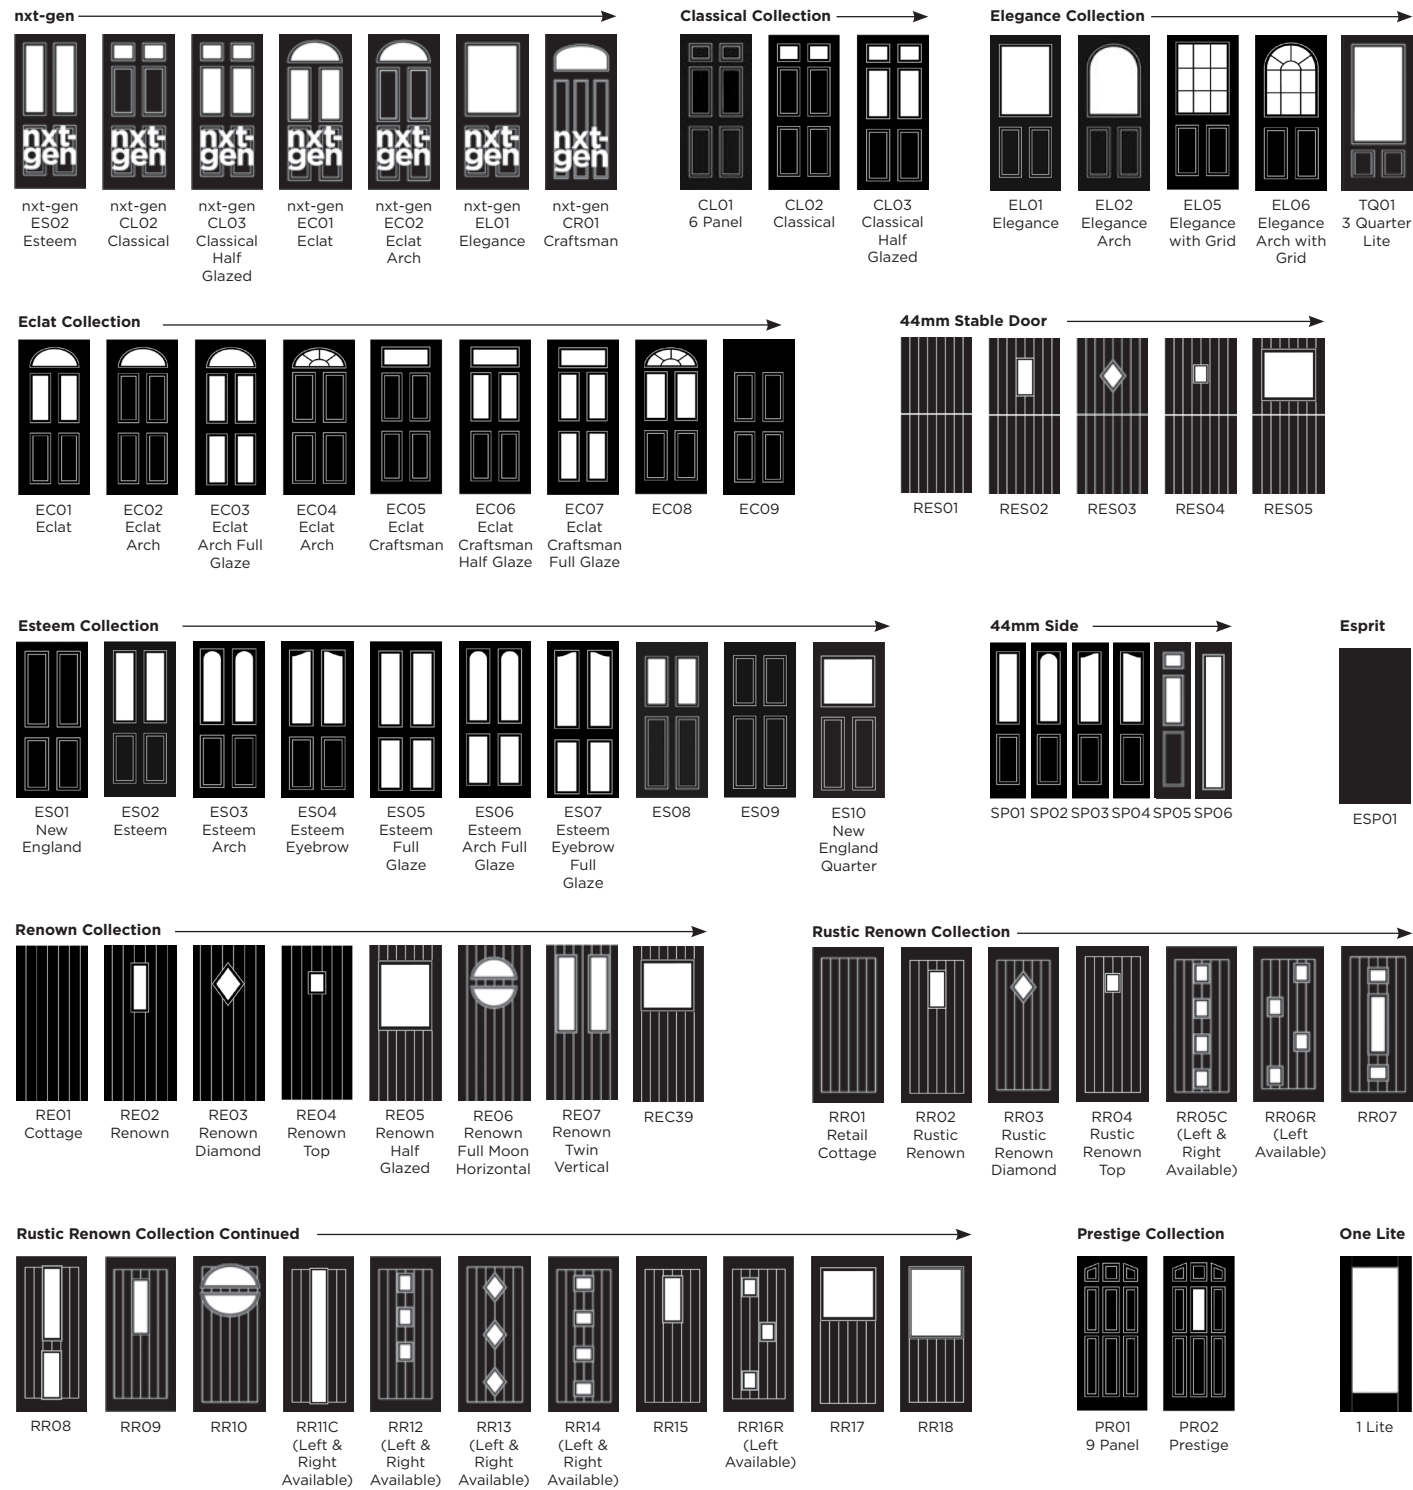

Full Door Range