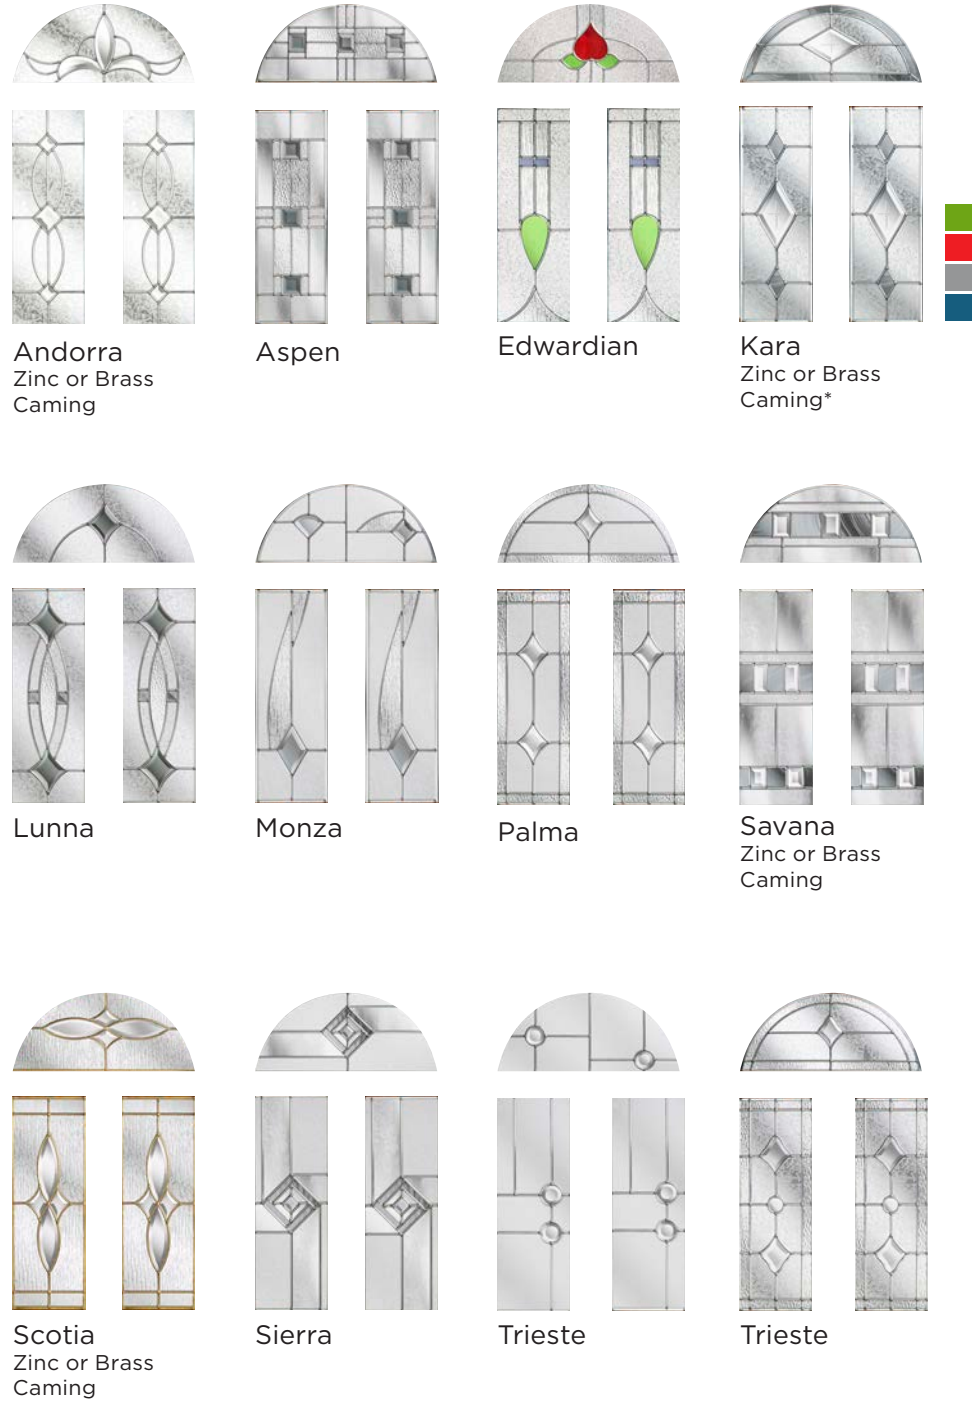

# nxt-gen Eclat

Main image: Porcelain Blue with Palma glass.

New 2022 colour

Porcelain Blue